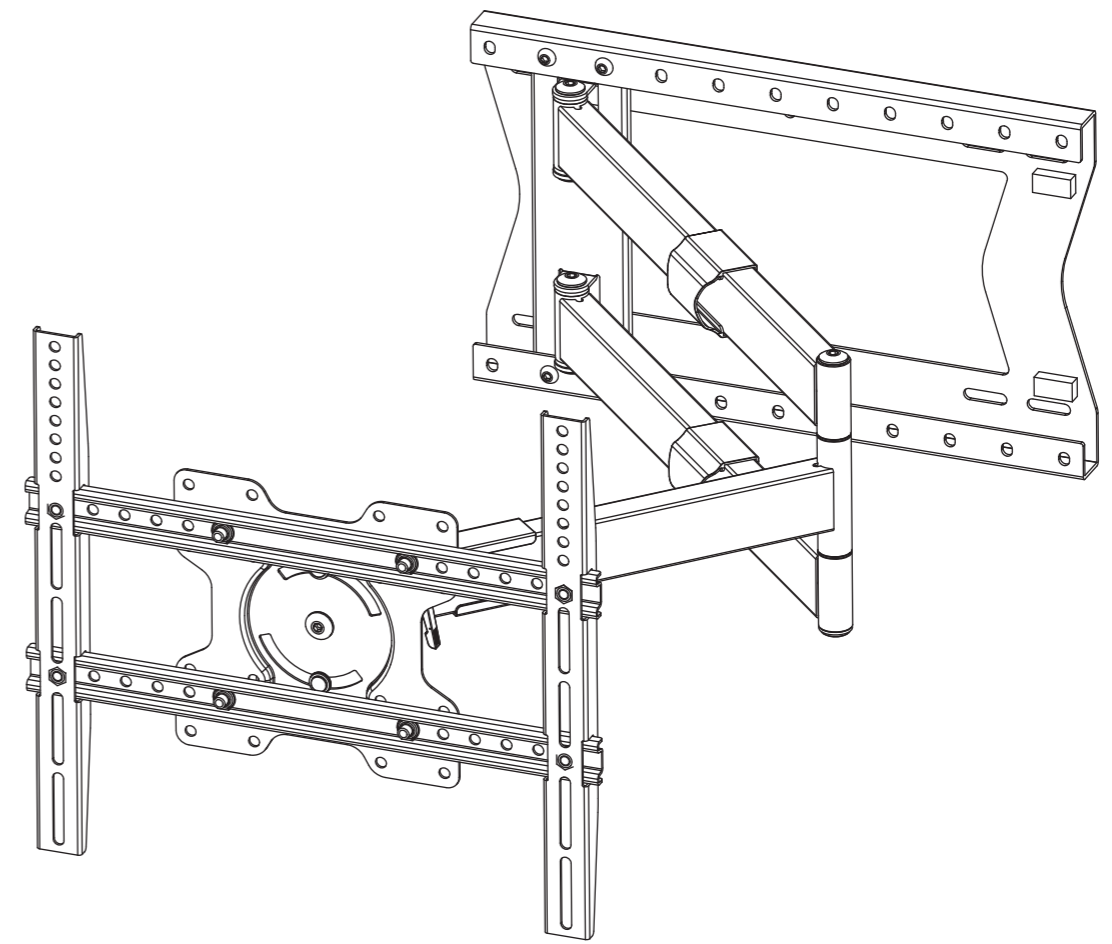

LED/LCD/Plasma Wall Support

LA2050

MOUNTING INSTRUCTIONS